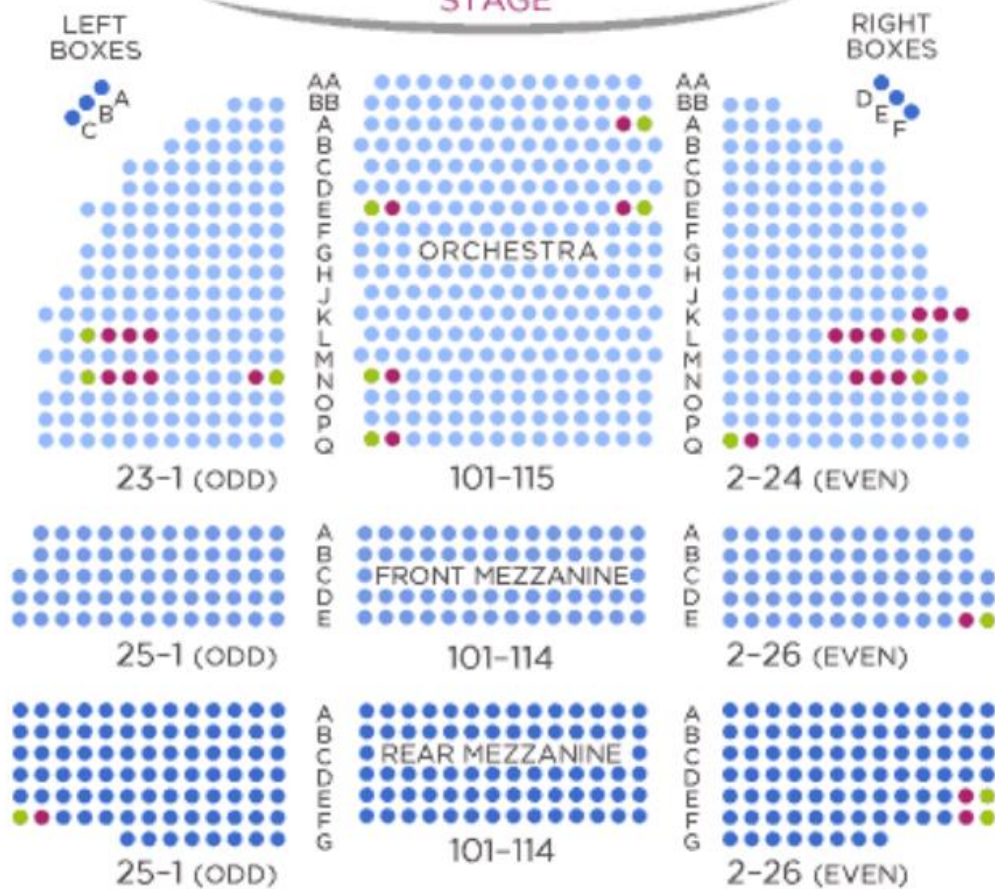

ETHEL BARRYMORE THEATRE

STAGE

Front Mezzanine Row A Overhangs Orchestra Row K

● Aisle Seat with Folding Armrest ● Wheelchair Viewing ● Companion

This map is subject to change